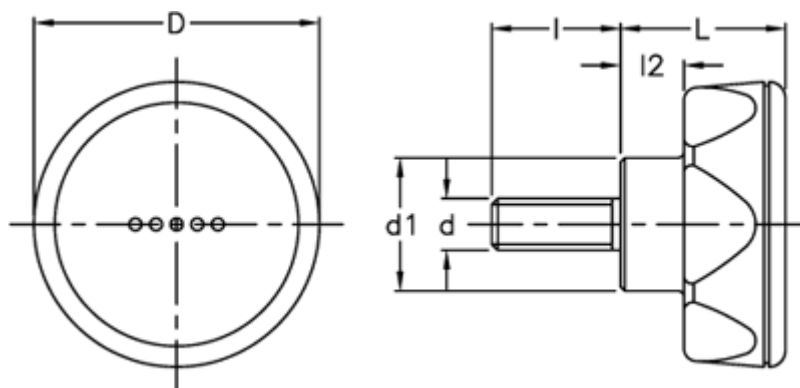

Data Sheet

Article number: 23052226612

Description: E+G Lobe knob
ELK.70-p M12x50-C2 orange centre cap

Measures

D	= 70
d1	= 32.5
d 6g	= M12
l	= 50
L	= 35
l2	= 13